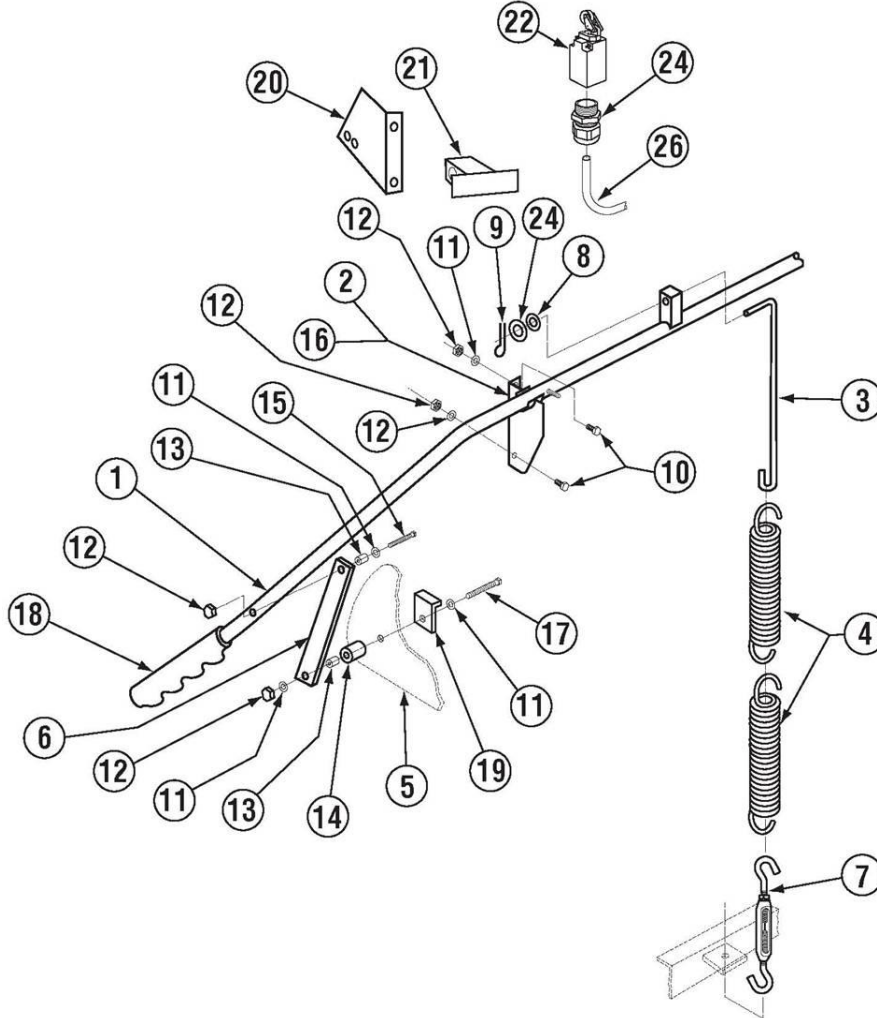

Buy Parts

	Title	Parts Manual	Rev 1.05A
	Model	EAH / EC Dishwasher	08/10/18

Drain System Assembly

Item	Qty	PartNo	Description
01	1	00900.10	Cotter pin 1/8" X 1"
02	2	00927.00	8-32 Nylon Lock Nut
03	1	00110.07	Drain Ball Chain-12 Link
04	1	00902.00	8-32 X 1 1/4 Panhead Bolt
05	6	00922.00	1/4 Lock Star Washer
06	1	00121.25	Drain Ball Assy (E) *
07	1	00115.06	Drain Sump Screen (A/C)
08	1	03812.00	8-32 X 5/8 Panhead Screw
09	3	01312.20	2" Vent ELL Hub X Hub
10	1	41019.11	1/2 ID X 11/16 OD Hose 9"L
11	1	00105.20	Drain Solenoid Linkage Washer
12	1	01311.30	2" 90Deg S X FPT Elbow PVC
13	1	05030.24	Tubing 2" X 13 3/4"
14	2	00936.00	312-250 Shorty Bushing
15	1	00120.02	Thermometer (Bi Metal)

Item	Qty	PartNo	Description
16	4	00914.00	1/4-20 X 3/4 Hexhead Bolt
17	4	00915.00	1/4-20 SS Nut
18	1	01507.50	Solenoid Cover TM A/B/C
19	1	00122.00	Drain Solenoid Spring Assy
20	1	01551.00	Solenoid Link
21	1	00105.00	Solenoid Spring
22	1	00100.00	Drain Ball Solenoid 120V
23	1	01550.00	Solenoid Stop
24	1	00464.07	3/8 SS Tubing(TM A/B Sol Wire)
25	1	00102.00	Solenoid Base
26	9	00906.00	1/4-20 X 1/2 Hexhead Bolt
27	2	00103.00	Solenoid Bar
28	2	00106.00	Slot Washer Large-SS
29	1	00122.60	Solenoid Base Back Plate Corners

* Comes with Drain Ball Round For "E" Units Dome P/N 121.20

	Title	Parts Manual	Rev 1.05A
	Model	EAH / EC Dishwasher	08/10/18

Door Actuator Assembly (Straight) (E-E Tall)

Item	Qty	PartNo	Description
01	1	00613.09	Door Handle EAH
02	1	01556.50	RH Door Handle Support Brckt
03	1	00603.20	Door Spring Extension Rod E
04	1	00602.00	Door Spring
		00602.20	Door Spring –Heavy Duty
05	2	01506.30	Door A B C M CMA-44
06	2	01553.00	Door Handle Link
07	1	00606.50	Turn Buckle
08	1	00926.00	5/16 SS Washer
09	2	00900.00	Cotter Pin
10	4	00906.00	1/4-20 X 1 1/2 Hexhead Bolt
11	6	00924.00	1/4 SS Washer
12	8	00912.00	1/4-20 Nylon Lock Nut