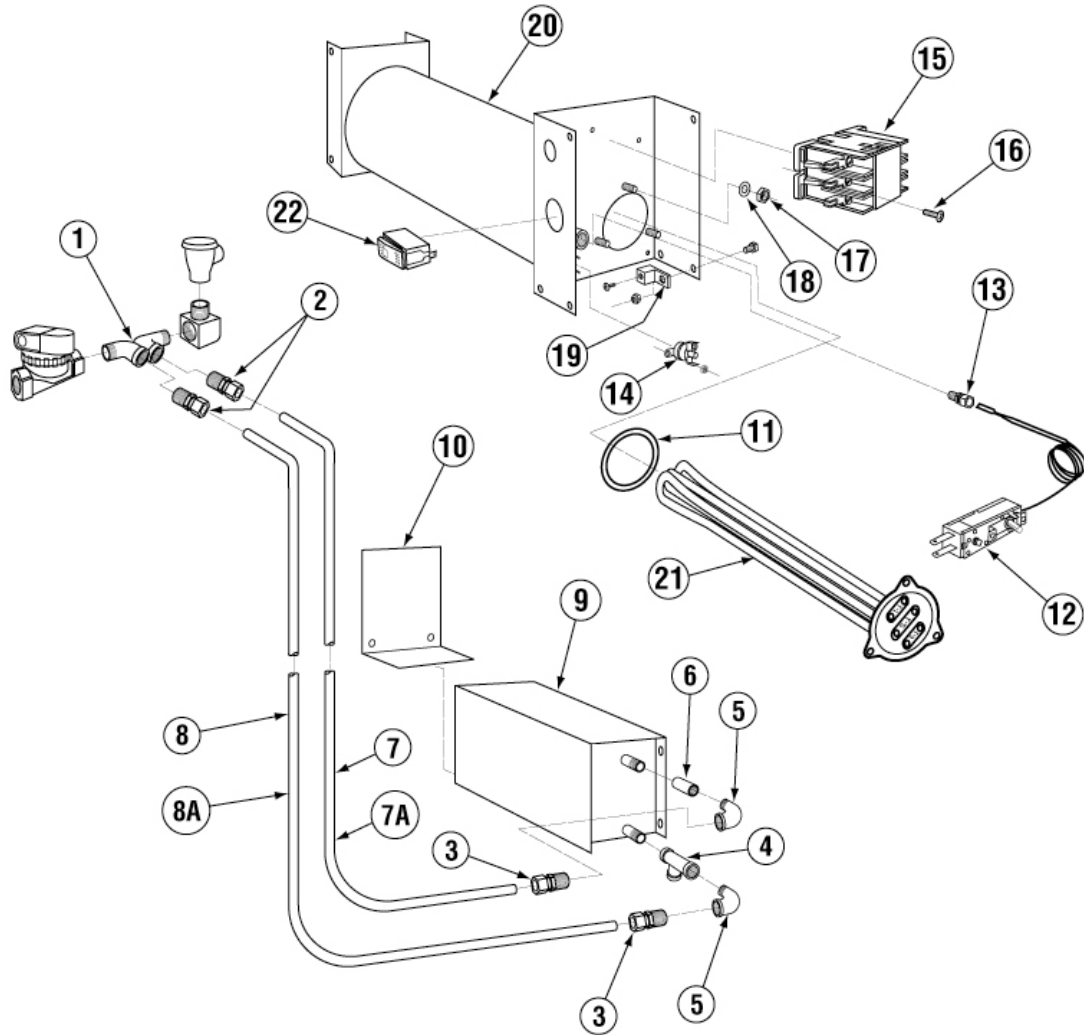

Title	Parts Manual	Rev 1.05A
	Model	EAH / EC Dishwasher	08/10/18

Temp – Sure Heater

ITEM NO.	NO. REQ'D	P/N	DESCRIPTION
1	1	13633.20	Booster Heater 3/4" in/out Adapter
2	2	00761.00	5/8" Comp. x 3/4" MIP Adapter
3	2	00760.00	5/8" Comp. x 1/2" MIP Adapter
4	1	00743.10	1/2" Tee FxFxF Brass
5	1	13620.00	1/2" S.S. Street Elbow
6	1	13618.00	1/2" S.S. Coupling
7	1	N/A	Tempsure Discharge Line for AH
7A	1	N/A	Tempsure Discharge Line for C
8	1	N/A	Tempsure Intake Line for AH
8A	1	N/A	Tempsure Intake Line for C
9	1	01594.20	3 Sided Heater Tank Shield
10	1	01594.10	Booster Heater Tank Access Cover

ITEM NO.	NO. REQ'D	P/N	DESCRIPTION
11	1	15518.11	Gasket for Triangular Flange Heater
12	1	13417.92	Thermostat for 12 KW Heater (EGO)
13	1	40116.00	1/4 Comp x 1/4 MIP Fitting
14	1	17523.51	Hi-Limit Switch 250 Deg.
15	1	13003.17	Contactor 60 Amp 3 Pole
16	2	00941.00	10-32x5/8" Panhead Screw
17	11	00912.00	1/4-20 Nylon Lock Nut
18	3	00924.00	1/4" S.S. Washer
19	1	13426.50	Ground Block
20	1	01595.40	Heater Tank for Tempsure
21	1	13422.71	240V 12KW Triangular Immersion Htr
22	1	00421.83	CMA-44 Rocker Switch White

Buy Parts