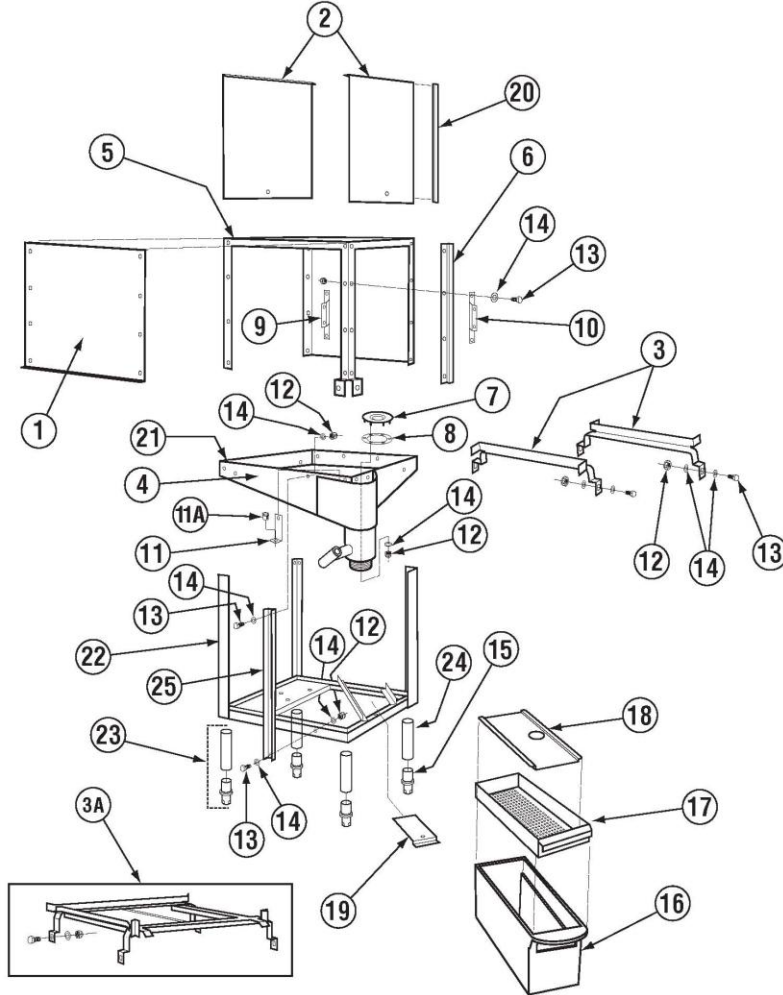

	Title	Parts Manual	Rev 1.05A
	Model	EAH / EC Dishwasher	08/10/18

Exploded View Drawings

Cabinet Assembly (E/E Tall)

Item	Qty	PartNo	Description
01	1	01540.40	Wrapper Panel EAH/EST
		01540.44	Wrapper Panel E/EVA Tall
02	2	01506.30	Door Standard (Stamped)
		01506.10	Door Pizza w/Dimple Stamped
03	2	01505.32	Tray Track Inline AH
03a	1	01505.10	Tray Track (EST/EC/CMA-180)
04	1	01502.70	E Pan - Bolt On No Legs
05	1	01510.40	Wrapper E (2010)
		01510.42	Wrapper E Tall (2010)
06	4	01554.30	EZ Glide Door Guide SS 21 1/8"
		17554.00	CMA-180/P Door Guide 26 3/8"
07	1	00124.65	Drain Ball Seat EAH/EC
08	1	00125.10	Drain Sump Gasket For E Dm
		00101.10	Solenoid Bracket C RH
09	1	00101.30	Solenoid Bracket C"P" RH
		00101.20	Solenoid Bracket C LH
10	1	00101.40	Solenoid Bracket C"P" LH

Buy Parts

	Title	Parts Manual	Rev 1.05A
	Model	EAH / EC Dishwasher	08/10/18

Control Box

Note: Wiring Harness (V)—Part Number 00414.82—(not shown).

ITEM NO.	NO. REQ'D	P/N	DESCRIPTION
1	1	00449.00	Lock and Key
2	1	01504.17	Control Box Lid
3	5	00911.50	8-32 x 3/8" Pan Head Screw
4	1	00407.83	Timer, 90 Seconds
5	1	03470.01	Toggle Switch, Momentary
6	1	03408.50	Counter (Face Mount)
7	4	00907.00	6-32 x 1/2" SS Pan Head Screw
8	4	00917.00	8-32 PM Nut
9	1	01503.19	Control Box Body
10	4	00916.00	6-32 pm nut
11	3	00415.00	Peristaltic Pump Assembly*
12	4	00906.00	1/2-20 x 1/2" Hex Head Bolt
13	4	00924.00	1/4" SS Washer
14	4	00912.00	1/4-20 Nylon Lock Nut
15	5	00470.10	Toggle Switch Boot