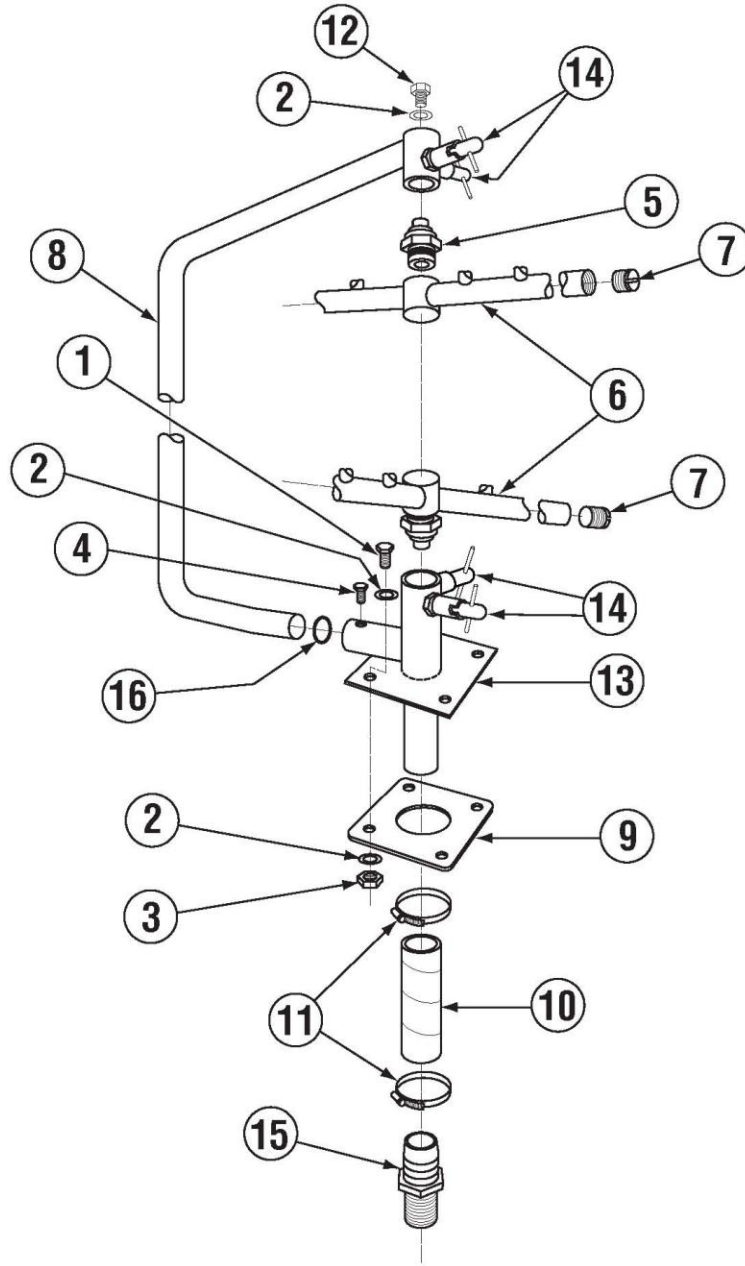

Item	Qty	PartNo	Description
10	4	00912.00	1/4-20 Nylon Lock Nut
11	1	04306.00	Square Manifold Gasket
12	1	00710.00	Air Gap
13	1	03604.00	SS Water Solenoid Valve ½" 110
14	1	41015.60	Water Solenoid Coil Only 110V
15	1	03604.30	Dema Valve Repair Kit 3/8", 1/2"
16	1	41062.00	½ Strainer Ball Valve
17	1	41062.10	½ Ball Valve Strainer Only

Buy Parts

	Title	Parts Manual	Rev 1.05A
	Model	EAH / EC Dishwasher	08/10/18

Pump Assembly

Item	Qty	PartNo	Description
01	1	00206.30	Pump Seal Kit
02	1	00201.00	Pump Motor 1Hp 115/208-230V
03	1	03222.10	Impeller (Universal) Open
04	1	4207.10	Pump Base
05	1	03226.00	Pump O Ring Gasket
06	1	04207.20	Pump Cover
07	1	50302.40	1 1/4 MIP X 1" Barb Fitting
08	1	50302.06	1" MPT X 1" Barb PVC Sch 80
09	1	00246.40	Motor Suction Tube E machine

Item	Qty	PartNo	Description
10	2	03101.00	Hose Clamp # 16 1"
11	2	00238.00	3/8 Male Plug
12	1	00906.00	1/4-20 X 1/2 Hexhead Bolt
13	1	00912.00	1/4-20 Nylon Lock Nut
14	4	00921.00	3/8-16 X 3/4 SS Hexhead Bolt
15	1	00924.00	1/4 SS Washer
16	1	00200.10	Pump Assy 110/ 220V 60Hz
17	2	03108.67	Transfer Hose 1" Reinforced 2"

[Buy Parts](#)

	Title	Parts Manual	Rev 1.05A
	Model	EAH / EC Dishwasher	08/10/18

Spray System Assembly E/E Tall

Item	Qty	PartNo	Description
01	4	00914.00	1/4-20 X 3/4 Hexhead Bolt
02	9	00924.00	1/4 SS Washer
03	4	00912.00	1/4-20 Nylon Lock Nut
04	1	00966.10	10-32 X 1/4 Hexhead SS Bolt
05	2	00342.00	Spray Arm Bearing
06	2	00310.01	Spray Arm
07	4	00308.50	Spray Arm End Plug SS
08	1	00305.03	Spray Manifold EAH
		00305.04	Spray Manifold EAH/Tall