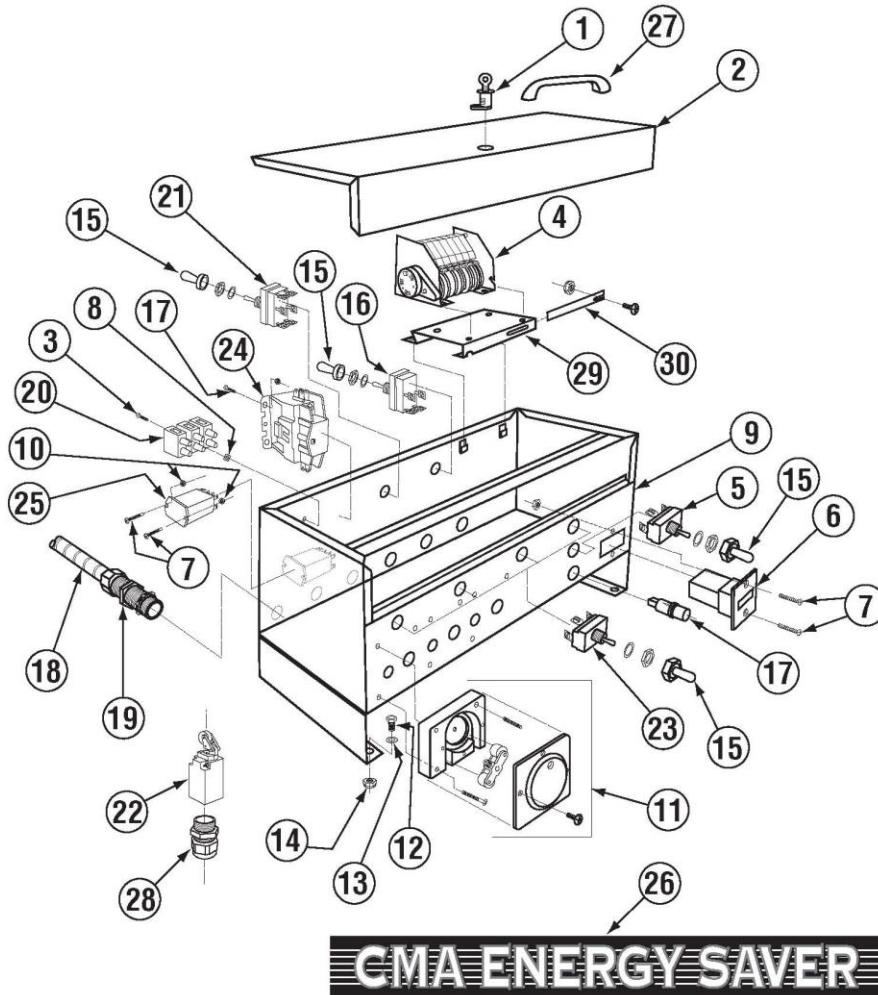

Buy Parts

	Title	Parts Manual	Rev 1.05A
	Model	EAH / EC Dishwasher	08/10/18

Cabinet Assembly (E-3Door)

Item	Qty	Part No	Description
01	1	01506.38	E 3 Door (Front Door)
01a	1	01506.37	E 3 Door (Left Door)
01b	1	01506.39	E 3 Door (Right Door)
02	2	01516.50	3-Door Bracket outside Style
03	1	01505.16	Corner Tray Track Bolt On Rail
03a	1	01505.10	Tray Track
04	1	01502.70	Pan - Bolt On No Legs
05	1	01510.40	Wrapper
06	6	01554.30	EZ Glide Door Guide SS 21 1/8"
07	1	00124.65	Drain Ball Seat
08	1	00125.10	Drain Sump Gasket
09	1	00101.20	Solenoid Bracket C LH
10	1	00101.10	Solenoid Bracket C RH
11	1	01558.20	Chem. Support Bracket

Buy Parts

	Title	Parts Manual	Rev 1.05A
	Model	EAH / EC Dishwasher	08/10/18

Control Box

Note: Wiring Harness (V)—Part Number 00414.82—(not shown).

ITEM NO.	NO. REQ'D	P/N	DESCRIPTION
1	1	00449.00	Lock and Key
2	1	01504.17	Control Box Lid
3	5	00911.50	8-32 x 3/8" Pan Head Screw
4	1	00407.83	Timer, 90 Seconds
5	1	03470.01	Toggle Switch, Momentary
6	1	03408.50	Counter (Face Mount)
7	4	00907.00	6-32 x 1/2" SS Pan Head Screw
8	4	00917.00	8-32 PM Nut
9	1	01503.19	Control Box Body
10	4	00916.00	6-32 pm nut
11	3	00415.00	Peristaltic Pump Assembly*
12	4	00906.00	1/2-20 x 1/2" Hex Head Bolt
13	4	00924.00	1/4" SS Washer
14	4	00912.00	1/4-20 Nylon Lock Nut
15	5	00470.10	Toggle Switch Boot