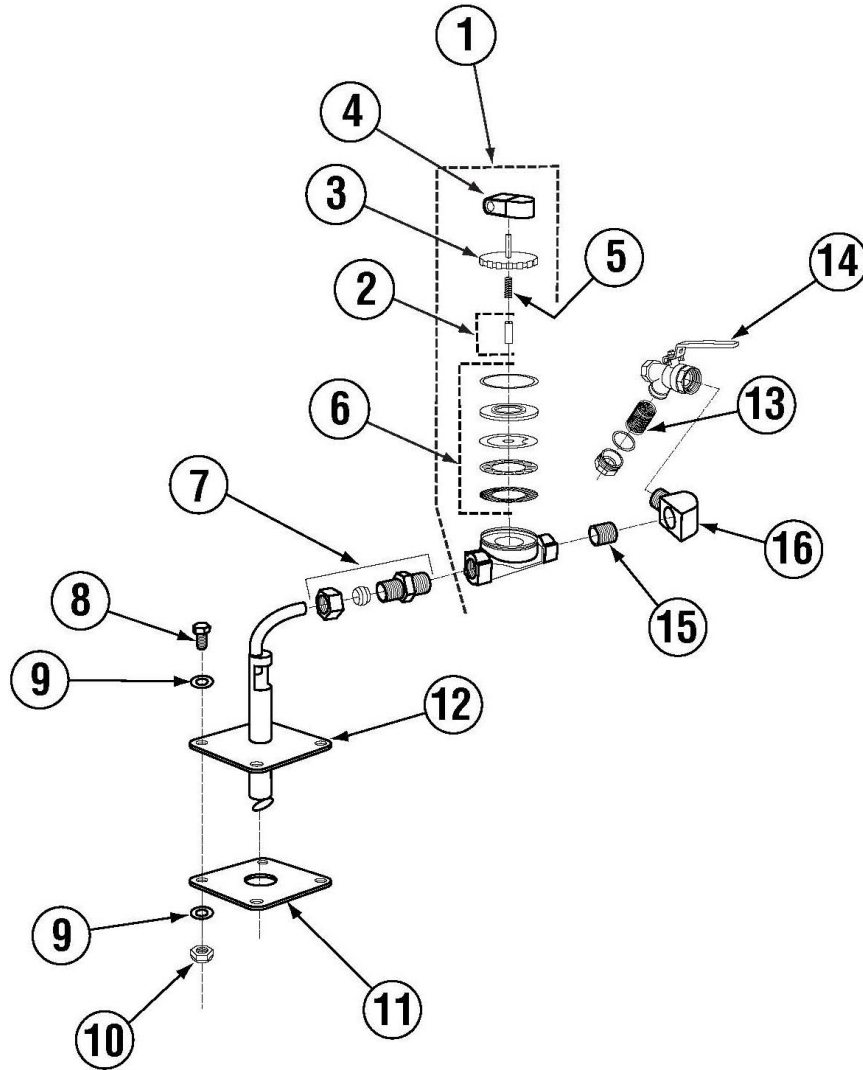

Title	Parts Manual	Rev 1.05A
	Model	EAH / EC Dishwasher	08/10/18

Plumbing System (Effective September 2013)

Item	Qty	PartNo	Description
01	1	03603.10	½ Water Sol Valve 120v/60hz
02	1	00786.00	Water Sol Plunger G JE ¾ & ½
03	1	03603.20	½ Water Solenoid Bonnet
04	1	00738.10	Solenoid Coil JE 120V (¾ & ½)
05	1	00706.10	¾ Solenoid JE Spring Only
06	1	00707.00	½ Water Solenoid Repair Kit JE
07	1	00760.00	5/8 Comp X 1/2 MIP Adapter
08	4	00914.10	1/4-20 X 5/8 Hexhead Bolt

Item	Qty	PartNo	Description
09	8	00924.00	1/4 SS Washer
10	12	00912.00	1/4-20 Nylon Lock Nut
11	1	04306.00	Square Manifold Gasket
12	1	00710.00	Air Gap
13	1	41062.10	1/2 Ball Valve Strainer Only
14	2	41062.00	1/2 Strainer Ball Valve NPT
15	1	00742.00	Nipple Brass 1/2x1/2
16	1	00745.00	½ 90 Deg Street Elbow

[Buy Parts](#)