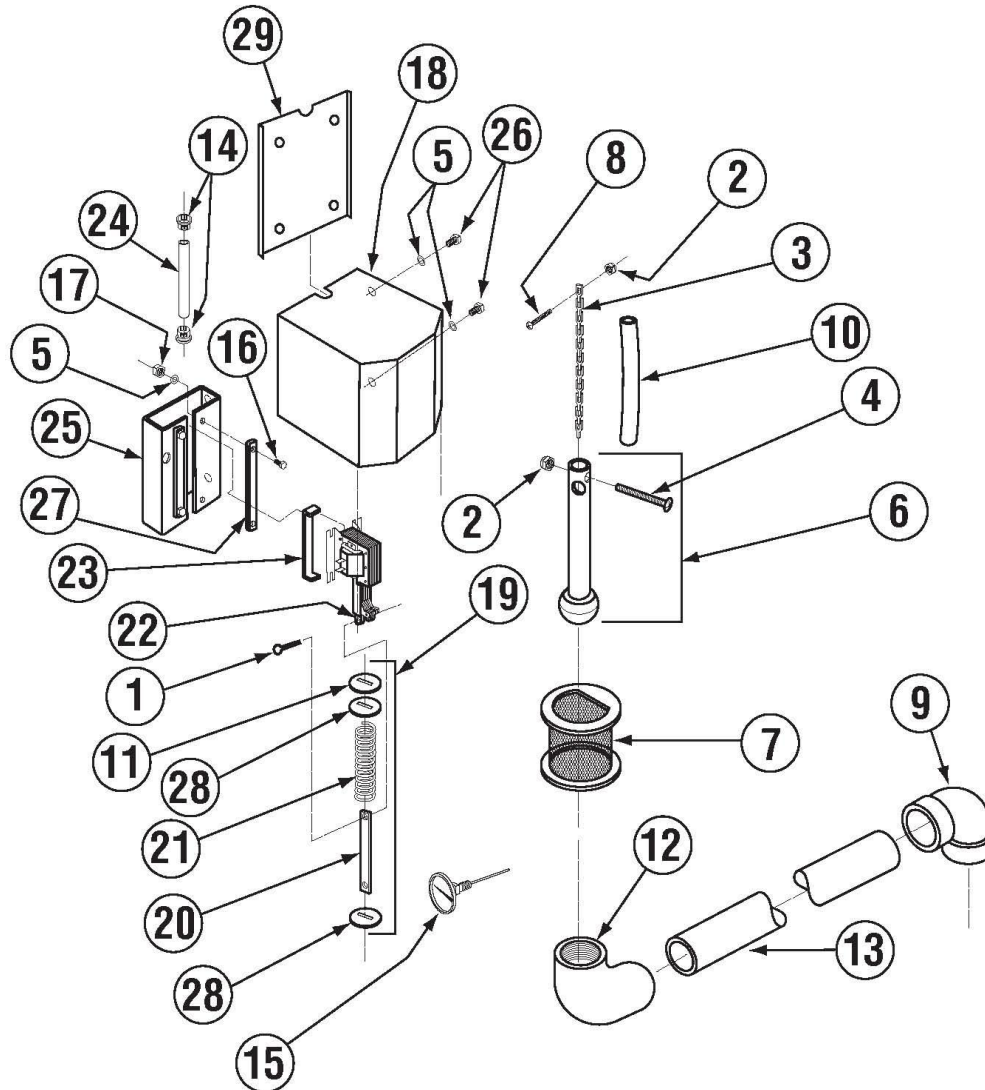

[Buy Parts](#)

	Title	Parts Manual	Rev 1.05A
	Model	EAH / EC Dishwasher	08/10/18

Spray System Assembly E/E Tall

Item	Qty	PartNo	Description
01	4	00914.00	1/4-20 X 3/4 Hexhead Bolt
02	9	00924.00	1/4 SS Washer
03	4	00912.00	1/4-20 Nylon Lock Nut
04	1	00966.10	10-32 X 1/4 Hexhead SS Bolt
05	2	00342.00	Spray Arm Bearing
06	2	00310.01	Spray Arm
07	4	00308.50	Spray Arm End Plug SS
08	1	00305.03	Spray Manifold EAH
		00305.04	Spray Manifold EAH/Tall

Item	Qty	PartNo	Description
09	1	04306.00	Square Manifold Gasket
10	1	03108.10	Transfer Hose 10" EAH/C
11	2	03101.00	Hose Clamp # 16 1"
12	1	00905.82	1/4-20 X 3/8 Truss Head Bolt
13	1	00357.10	Lower Spray Base EAH
14	4	00363.00	^Spray Base Lock Pin
15	1	50302.06	1" MPT X 1" Barb PVC Sch 80
16	1	00302.84	Spray Base O ring E VA

*Comes with O-Ring P/N 00342.11

Buy Parts

	Title	Parts Manual	Rev 1.05A
	Model	EAH / EC Dishwasher	08/10/18

Optional Sani Alarm System Assembly

E-AH/C SANI ALARM ASSY

Item	Qty	PartNo	Description
01	3	00400.00	Conduit 3/8 Sealrite
02	1	00401.00	St-3/8 Straight Connector
03	1	00402.00	St-90 Deg 3/8 Connector
04	1	00406.00	Control Box Light .5" Dia Red
05	1	00435.00	Squeeze Tube 8" Silicone
06	1	00521.00	Wire 18 Gauge Orange
07	1	00531.00	Wire 18 Gauge White

Buy Parts

	Title	Parts Manual	Rev 1.05A
	Model	EAH / EC Dishwasher	08/10/18

Drain System Assembly

Item	Qty	PartNo	Description
01	1	00900.10	Cotter pin 1/8" X 1"
02	2	00927.00	8-32 Nylon Lock Nut
03	1	00110.07	Drain Ball Chain-12 Link
04	1	00902.00	8-32 X 1 1/4 Panhead Bolt
05	6	00922.00	1/4 Lock Star Washer
06	1	00121.25	Drain Ball Assy (E) *
07	1	00115.06	Drain Sump Screen (A/C)
08	1	03812.00	8-32 X 5/8 Panhead Screw
09	3	01312.20	2" Vent ELL Hub X Hub
10	1	41019.11	1/2 ID X 11/16 OD Hose 9"L
11	1	00105.20	Drain Solenoid Linkage Washer
12	1	01311.30	2" 90Deg S X FPT Elbow PVC
13	1	05030.24	Tubing 2" X 13 3/4"
14	2	00936.00	312-250 Shorty Bushing
15	1	00120.02	Thermometer (Bi Metal)