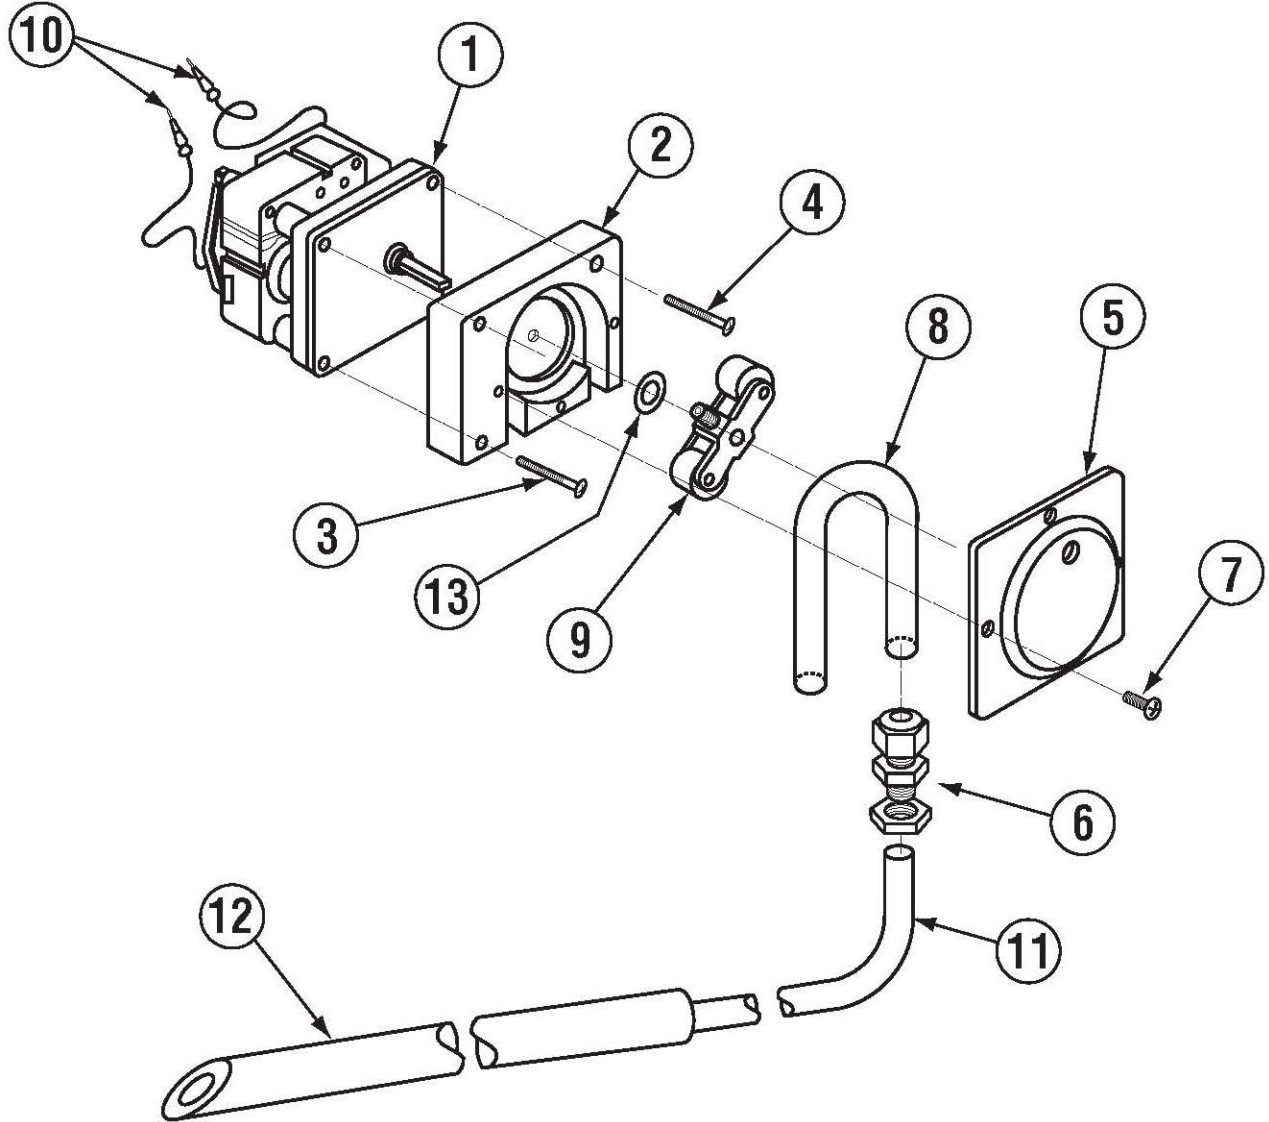

Title	Parts Manual	Rev 1.05A
	Model	EAH / EC Dishwasher	08/10/18

Peristaltic Pump Assembly

Item	Qty	PartNo	Description
01	1	00416.00	Peristaltic Pump Motor 120v/60hz
02	1	00417.10	Peristaltic Pump Block
03	2	00919.00	10-32 X 1 1/2 Panhead Bolt
04	1	00918.00	10-32 X 1 1/2 Filister Bolt
05	1	00418.00	Peristaltic Pump Cover
06	1	03415.40	Liquid Tight Fitting 1/4"
07	4	00911.00	8-32 X 1/2 Panhead Screw

Item	Qty	PartNo	Description
08	1	02257.00	Squeeze Tube Norprene 8"
09	1	00419.00	Peristaltic Pump Rotor Assy
10	2	00448.00	Male Barrel connector 14-16 gauge
11	1	00425.51	Chemical Tubing Blue
11	1	00425.53	Chemical Tubing Red
11	1	00425.54	Chemical Tubing White
12	3	00443.00	Tube Stiffener
13	1	00422.50	Rotor Spacer

[Buy Parts](#)