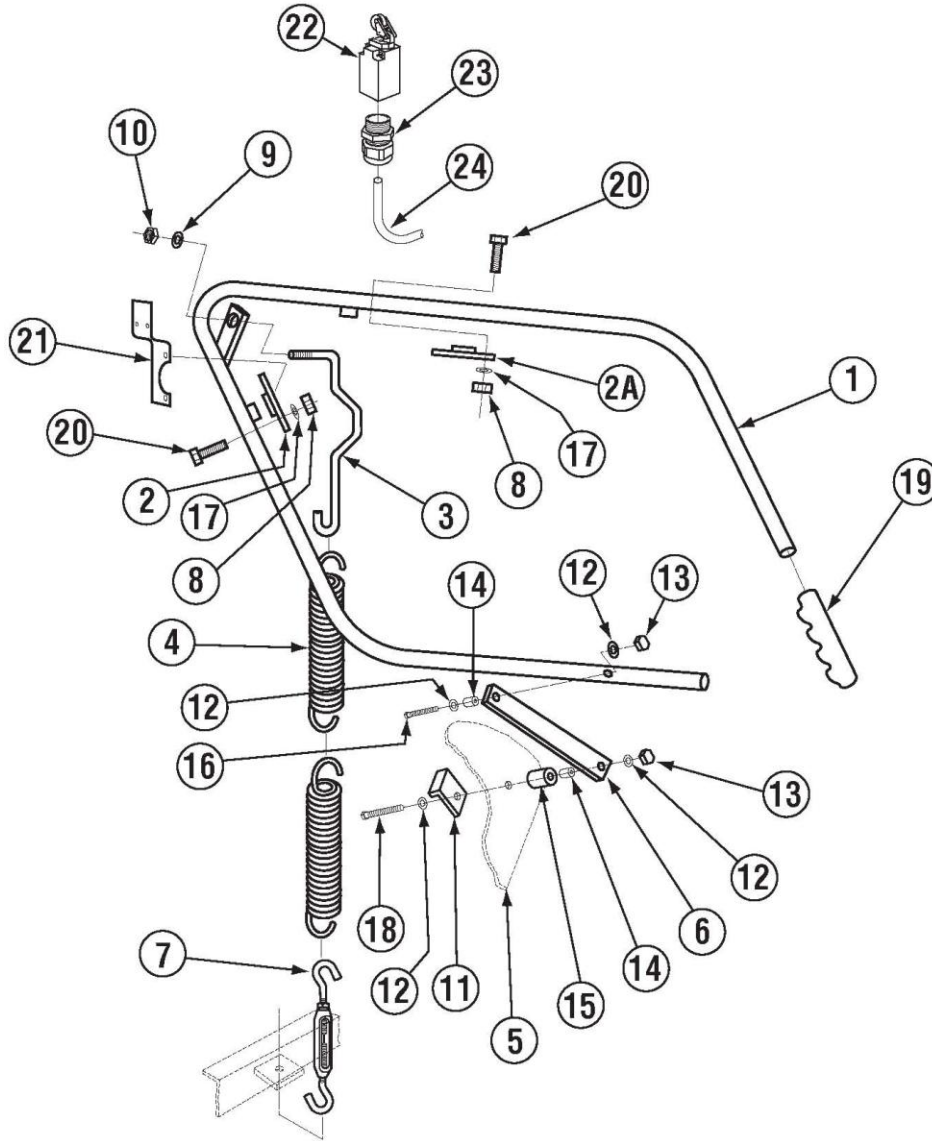

Buy Parts

	Title	Parts Manual	Rev 1.05A
	Model	EAH / EC Dishwasher	08/10/18

Drain System Assembly

Item	Qty	PartNo	Description
01	1	00900.10	Cotter pin 1/8" X 1"
02	2	00927.00	8-32 Nylon Lock Nut
03	1	00110.07	Drain Ball Chain-12 Link
04	1	00902.00	8-32 X 1 1/4 Panhead Bolt
05	6	00922.00	1/4 Lock Star Washer
06	1	00121.25	Drain Ball Assy (E) *
07	1	00115.06	Drain Sump Screen (A/C)
08	1	03812.00	8-32 X 5/8 Panhead Screw
09	3	01312.20	2" Vent ELL Hub X Hub
10	1	41019.11	1/2 ID X 11/16 OD Hose 9"L
11	1	00105.20	Drain Solenoid Linkage Washer
12	1	01311.30	2" 90Deg S X FPT Elbow PVC
13	1	05030.24	Tubing 2" X 13 3/4"
14	2	00936.00	312-250 Shorty Bushing
15	1	00120.02	Thermometer (Bi Metal)

[Buy Parts](#)

	Title	Parts Manual	Rev 1.05A
	Model	EAH / EC Dishwasher	08/10/18

Door Actuator Assembly (Straight) (3-Door)

Item	Qty	PartNo	Description
01	1	00613.09	Door Handle EAH
02	1	01556.50	RH Door Handle Support Brckt
03	1	00603.07	Door Spring Extension Rod AB
04	1	00602.00	Door Spring
		00602.20	Door Spring -Heavy Duty
05	2	01506.30	Door A B C M CMA-44
06	2	01553.00	Door Handle Link
07	1	00606.50	Turn Buckle
08	1	00926.00	5/16 SS Washer
09	2	00900.00	Cotter Pin
10	4	00906.00	1/4-20 X 1 1/2 Hexhead Bolt
11	6	00924.00	1/4 SS Washer
12	8	00912.00	1/4-20 Nylon Lock Nut

[Buy Parts](#)

	Title	Parts Manual	Rev 1.05A
	Model	EAH / EC Dishwasher	08/10/18

Door Actuator Assembly (Corner) (E/E Tall)

Item	Qty	PartNo	Description
01	1	00613.04	Door Handle (C)
02	1	00619.34	Door Handle Mtg Plate-Long
2A	1	00619.44	Door Handle Mtg Plate Short
03	1	00603.04	Door Spring Extension Rod (C)
04	1	00602.00	Door Spring
		00602.20	Door Spring -Heavy Duty
05	2	01506.30	Door (Cut Away)
06	2	01553.00	Door Handle Link
07	1	00606.50	Turn Buckle
08	9	00913.00	5/16-18 SS Nut
09	9	00926.00	5/16 SS Washer
10	1	00900.00	Cotter Pin
11	2	01552.00	Door Stop