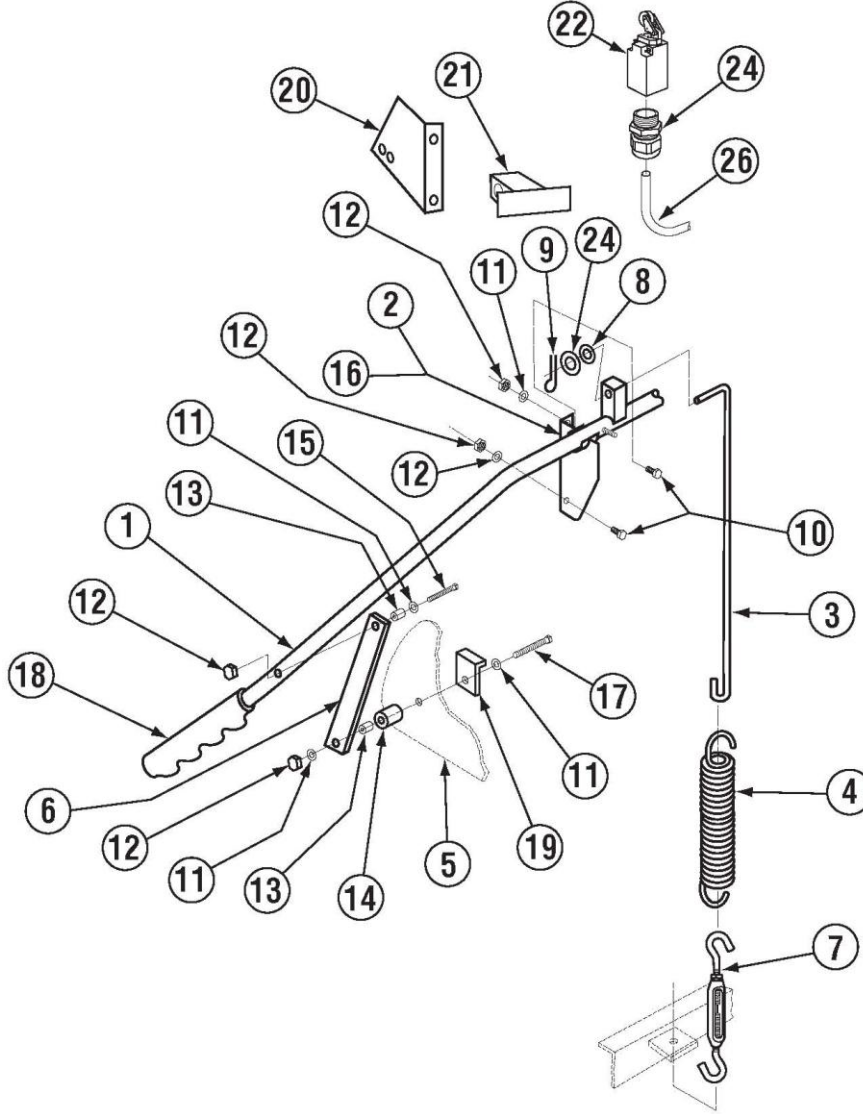

Buy Parts

	Title	Parts Manual	Rev 1.05A
	Model	EAH / EC Dishwasher	08/10/18

Drain System Assembly

Item	Qty	PartNo	Description
01	1	00900.10	Cotter pin 1/8" X 1"
02	2	00927.00	8-32 Nylon Lock Nut
03	1	00110.07	Drain Ball Chain-12 Link
04	1	00902.00	8-32 X 1 1/4 Panhead Bolt
05	6	00922.00	1/4 Lock Star Washer
06	1	00121.25	Drain Ball Assy (E) *
07	1	00115.06	Drain Sump Screen (A/C)
08	1	03812.00	8-32 X 5/8 Panhead Screw
09	3	01312.20	2" Vent ELL Hub X Hub
10	1	41019.11	1/2 ID X 11/16 OD Hose 9"L
11	1	00105.20	Drain Solenoid Linkage Washer
12	1	01311.30	2" 90Deg S X FPT Elbow PVC
13	1	05030.24	Tubing 2" X 13 3/4"
14	2	00936.00	312-250 Shorty Bushing
15	1	00120.02	Thermometer (Bi Metal)

* Comes with Drain Ball Round For "E" Units Dome P/N 121.20

	Title	Parts Manual	Rev 1.05A
	Model	EAH / EC Dishwasher	08/10/18

Door Actuator Assembly (Straight) (E-E Tall)

Item	Qty	PartNo	Description
01	1	00613.09	Door Handle EAH
02	1	01556.50	RH Door Handle Support Brckt
03	1	00603.20	Door Spring Extension Rod E
04	1	00602.00	Door Spring
		00602.20	Door Spring –Heavy Duty
05	2	01506.30	Door A B C M CMA-44
06	2	01553.00	Door Handle Link
07	1	00606.50	Turn Buckle
08	1	00926.00	5/16 SS Washer
09	2	00900.00	Cotter Pin
10	4	00906.00	1/4-20 X 1 1/2 Hexhead Bolt
11	6	00924.00	1/4 SS Washer
12	8	00912.00	1/4-20 Nylon Lock Nut

[Buy Parts](#)

	Title	Parts Manual	Rev 1.05A
	Model	EAH / EC Dishwasher	08/10/18

Door Actuator Assembly (Straight) (3-Door)

Item	Qty	PartNo	Description
01	1	00613.09	Door Handle EAH
02	1	01556.50	RH Door Handle Support Brckt
03	1	00603.07	Door Spring Extension Rod AB
04	1	00602.00	Door Spring
		00602.20	Door Spring -Heavy Duty
05	2	01506.30	Door A B C M CMA-44
06	2	01553.00	Door Handle Link
07	1	00606.50	Turn Buckle
08	1	00926.00	5/16 SS Washer
09	2	00900.00	Cotter Pin
10	4	00906.00	1/4-20 X 1 1/2 Hexhead Bolt
11	6	00924.00	1/4 SS Washer
12	8	00912.00	1/4-20 Nylon Lock Nut