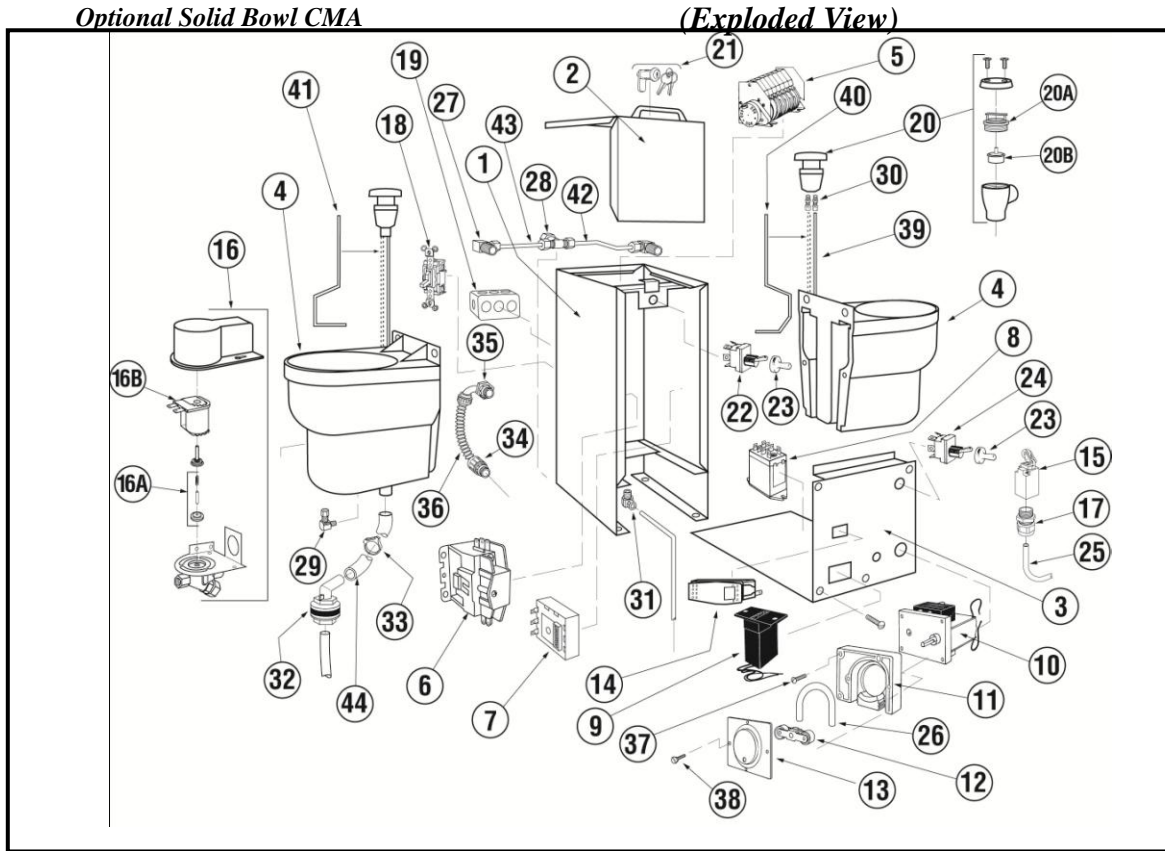

	Title	Parts Manual	Rev 1.05A
	Model	EAH / EC Dishwasher	08/10/18

Peristaltic Pump Assembly

Item	Qty	PartNo	Description
01	1	00416.00	Peristaltic Pump Motor 120v/60hz
02	1	00417.10	Peristaltic Pump Block
03	2	00919.00	10-32 X 1 1/2 Panhead Bolt
04	1	00918.00	10-32 X 1 1/2 Filister Bolt
05	1	00418.00	Peristaltic Pump Cover
06	1	03415.40	Liquid Tight Fitting 1/4"
07	4	00911.00	8-32 X 1/2 Panhead Screw

[Buy Parts](#)

	Title	Parts Manual	Rev 1.05A
	Model	EAH / EC Dishwasher	08/10/18

ITEM NO.	NO. REQ'D	P/N	DESCRIPTION
1	1	01503.20	Solid Bowl Control Box
2	1	01504.20	Solid Bowl Control Box Lid
3	1	01503.25	Solid Bowl Slideout Tray
4	2	00461.00	Solid Bowl Dm #6000
5	1	00407.80	Timer, 90-sec. 8-cam
6	1*	00404.82	Motor Contactor, 120V
7	1	00630.50	Solid Detergent/Rinse Timer Relay
8	1	00631.00	Ice Cube Relay
9	1	03408.50	Counter (Panel Mount, Small)
10	1	00416.00	Peri-Pump Motor
11	1	00417.10	Peri-Pump Block
12	1	00419.00	Peri-Pump Rotor
13	1	00418.00	Peri-Pump Cover
14	1	00421.40	Start/Fill Switch with Amber Light
15	1	00562.00	Roller Door Switch
16	2	41015.00	Water Solenoid Valve, 1/4", 120V
16A	2	41015.40	1/4" Water Solenoid Valve Repair Kit
16B	2	41015.60	1/4" Water Solenoid Valve Coil
17	1	00562.60	Connector for Roller Switch
18	1	00433.10	Master Switch, 20 Amp
19	1	03420.00	Electrical Bell Box
20	2	40110.50	Solid Bowl, 1/4" Vacuum Breaker
20A	2	40110.25	Vacuum Breaker Bonnet
20B	2	40110.10	Vacuum Breaker Repair Kit