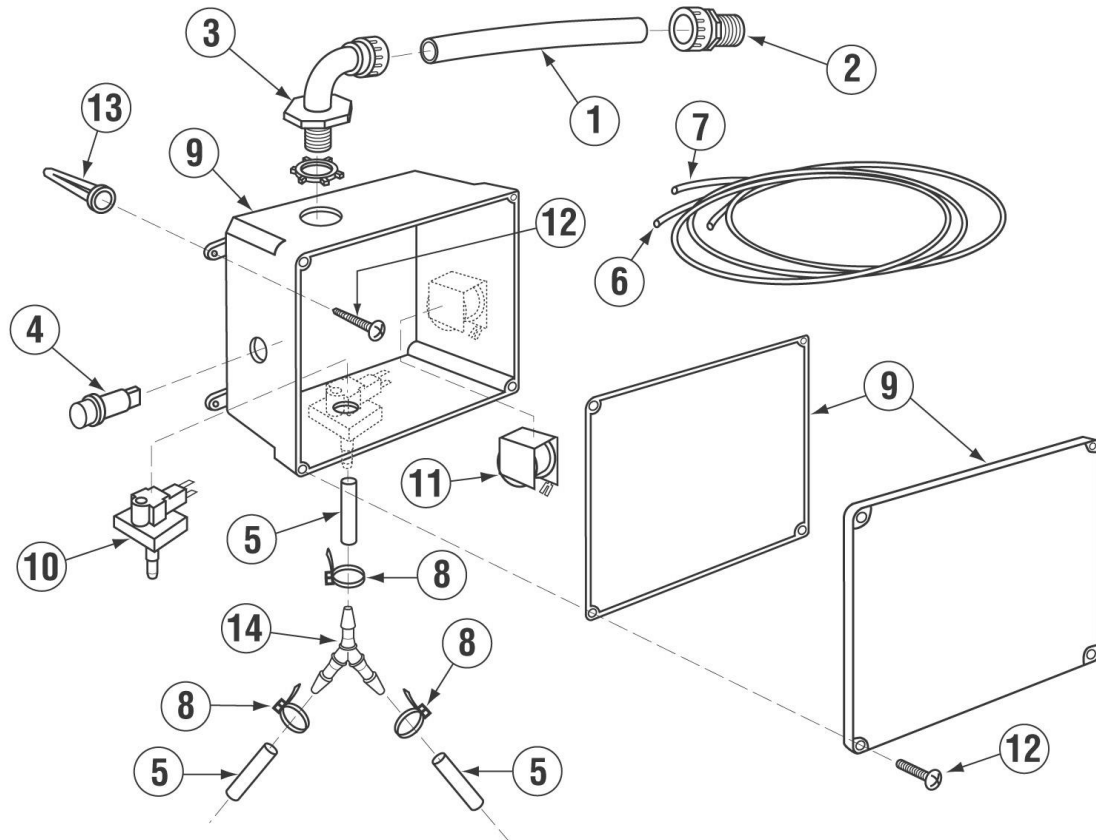

[Buy Parts](#)

	Title	Parts Manual	Rev 1.05A
	Model	EAH / EC Dishwasher	08/10/18

Spray System Assembly E/E Tall

Item	Qty	PartNo	Description
01	4	00914.00	1/4-20 X 3/4 Hexhead Bolt
02	9	00924.00	1/4 SS Washer
03	4	00912.00	1/4-20 Nylon Lock Nut
04	1	00966.10	10-32 X 1/4 Hexhead SS Bolt
05	2	00342.00	Spray Arm Bearing
06	2	00310.01	Spray Arm
07	4	00308.50	Spray Arm End Plug SS
08	1	00305.03	Spray Manifold EAH
		00305.04	Spray Manifold EAH/Tall

Item	Qty	PartNo	Description
09	1	04306.00	Square Manifold Gasket
10	1	03108.10	Transfer Hose 10" EAH/C
11	2	03101.00	Hose Clamp # 16 1"
12	1	00905.82	1/4-20 X 3/8 Truss Head Bolt
13	1	00357.10	Lower Spray Base EAH
14	4	00363.00	^Spray Base Lock Pin
15	1	50302.06	1" MPT X 1" Barb PVC Sch 80
16	1	00302.84	Spray Base O ring E VA

*Comes with O-Ring P/N 00342.11

Buy Parts

	Title	Parts Manual	Rev 1.05A
	Model	EAH / EC Dishwasher	08/10/18

Optional Sani Alarm System Assembly

E-AH/C SANI ALARM ASSY

Item	Qty	PartNo	Description
01	3	00400.00	Conduit 3/8 Sealrite
02	1	00401.00	St-3/8 Straight Connector
03	1	00402.00	St-90 Deg 3/8 Connector
04	1	00406.00	Control Box Light .5" Dia Red
05	1	00435.00	Squeeze Tube 8" Silicone
06	1	00521.00	Wire 18 Gauge Orange
07	1	00531.00	Wire 18 Gauge White

Buy Parts

	Title	Parts Manual	Rev 1.05A
	Model	EAH / EC Dishwasher	08/10/18

Drain System Assembly

Item	Qty	PartNo	Description
01	1	00900.10	Cotter pin 1/8" X 1"
02	2	00927.00	8-32 Nylon Lock Nut
03	1	00110.07	Drain Ball Chain-12 Link
04	1	00902.00	8-32 X 1 1/4 Panhead Bolt
05	6	00922.00	1/4 Lock Star Washer
06	1	00121.25	Drain Ball Assy (E) *
07	1	00115.06	Drain Sump Screen (A/C)
08	1	03812.00	8-32 X 5/8 Panhead Screw
09	3	01312.20	2" Vent ELL Hub X Hub
10	1	41019.11	1/2 ID X 11/16 OD Hose 9"L
11	1	00105.20	Drain Solenoid Linkage Washer
12	1	01311.30	2" 90Deg S X FPT Elbow PVC
13	1	05030.24	Tubing 2" X 13 3/4"
14	2	00936.00	312-250 Shorty Bushing
15	1	00120.02	Thermometer (Bi Metal)