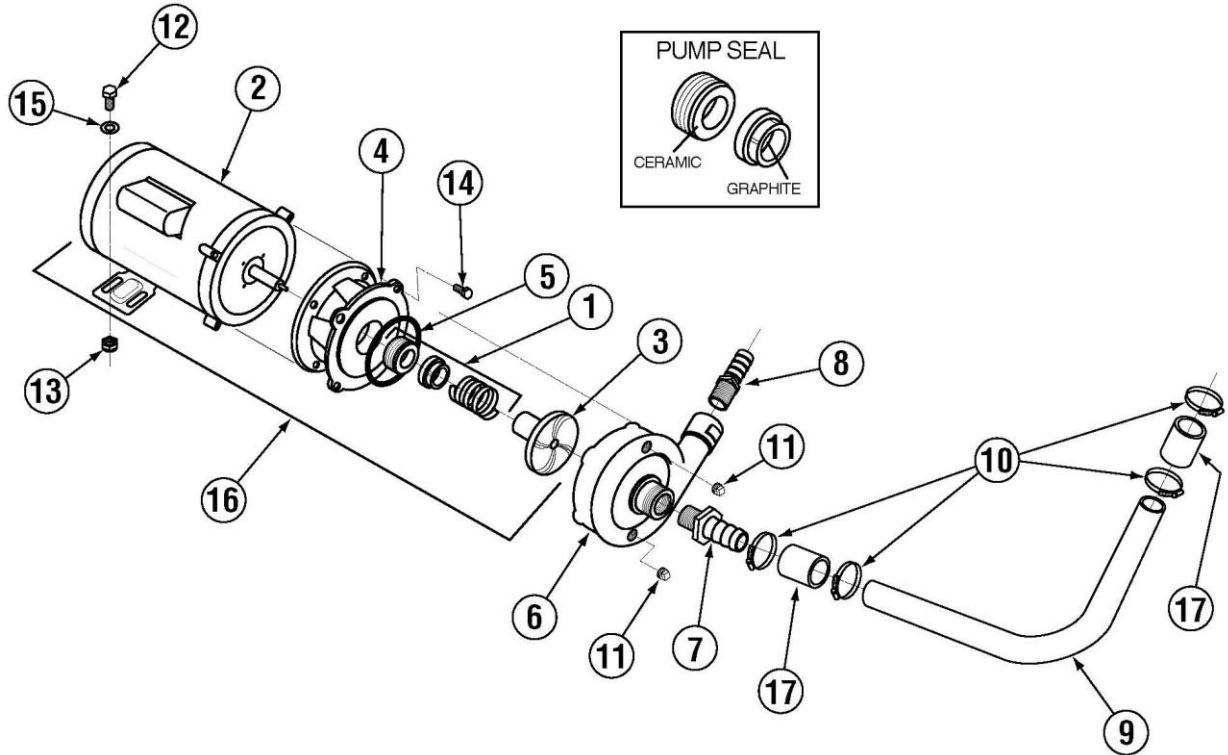

Title	Parts Manual	Rev 1.05A
	Model	EAH / EC Dishwasher	08/10/18

Pump Assembly

Item	Qty	PartNo	Description
01	1	00206.30	Pump Seal Kit
02	1	00201.00	Pump Motor 1Hp 115/208-230V
03	1	03222.10	Impeller (Universal) Open
04	1	4207.10	Pump Base
05	1	03226.00	Pump O Ring Gasket
06	1	04207.20	Pump Cover
07	1	50302.40	1 1/4 MIP X 1" Barb Fitting
08	1	50302.06	1" MPT X 1" Barb PVC Sch 80
09	1	00246.40	Motor Suction Tube E machine

Item	Qty	PartNo	Description
10	2	03101.00	Hose Clamp # 16 1"
11	2	00238.00	3/8 Male Plug
12	1	00906.00	1/4-20 X 1/2 Hexhead Bolt
13	1	00912.00	1/4-20 Nylon Lock Nut
14	4	00921.00	3/8-16 X 3/4 SS Hexhead Bolt
15	1	00924.00	1/4 SS Washer
16	1	00200.10	Pump Assy 110/ 220V 60Hz
17	2	03108.67	Transfer Hose 1" Reinforced 2"

[Buy Parts](#)