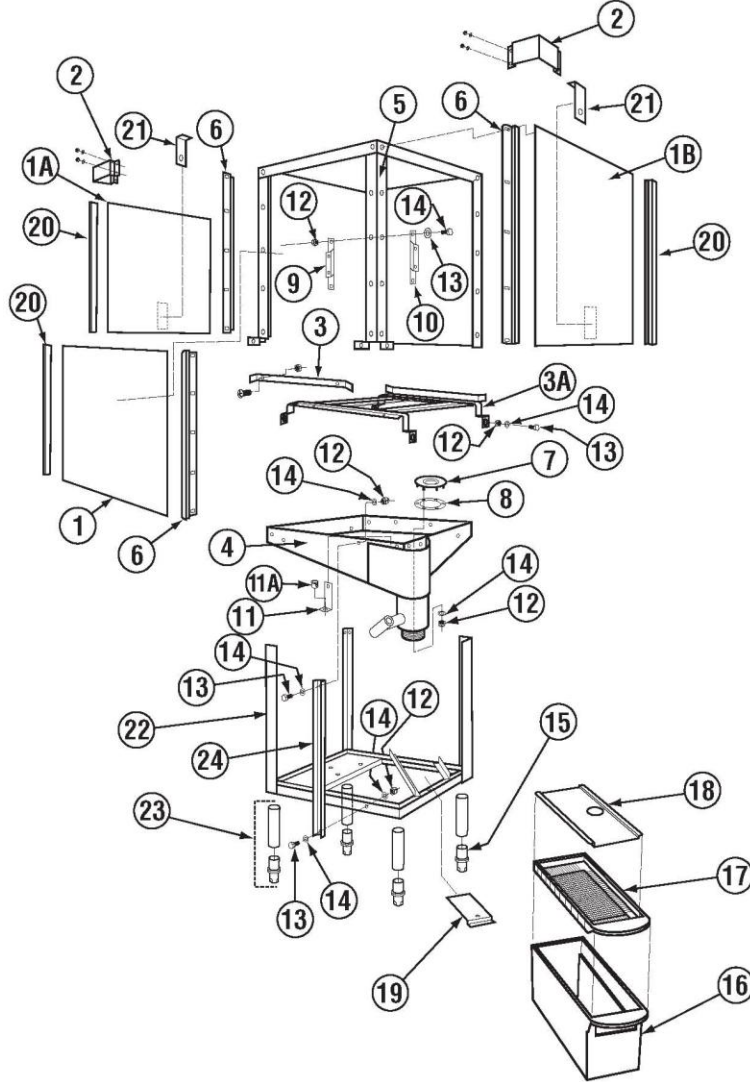

Title	Parts Manual	Rev 1.05A
	Model	EAH / EC Dishwasher	08/10/18

Cabinet Assembly (E-3Door)

Item	Qty	Part No	Description
01	1	01506.38	E 3 Door (Front Door)
01a	1	01506.37	E 3 Door (Left Door)
01b	1	01506.39	E 3 Door (Right Door)
02	2	01516.50	3-Door Bracket outside Style
03	1	01505.16	Corner Tray Track Bolt On Rail
03a	1	01505.10	Tray Track
04	1	01502.70	Pan - Bolt On No Legs
05	1	01510.40	Wrapper
06	6	01554.30	EZ Glide Door Guide SS 21 1/8"
07	1	00124.65	Drain Ball Seat
08	1	00125.10	Drain Sump Gasket
09	1	00101.20	Solenoid Bracket C LH
10	1	00101.10	Solenoid Bracket C RH
11	1	01558.20	Chem. Support Bracket

Item	Qty	Part No	Description
11a	3	00427.00	Snap Bushing 375-4
12	31	00912.00	1/4-20 Nylon Lock Nut
13	4	00906.00	1/4-20 X 1/2 Hexhead Bolt
14	9	00924.00	1/4 SS Washer
15	4	01310.20	Bullet Foot Plastic
16	1	01577.10	Molded Scrap Trap Body - New
17	1	01577.21	S/S Scrap Trap Drawer
18	1	01577.30	Molded Scrap Trap Lid - SS
19	1	01577.50	Molded Scrap Trap-Mount Bracket
20	6	00636.10	EZ Glide Door Guide Sq 21 7/8"
21	2	17552.00	Door Stop
22	1	01502.75	E Stand - Bolt On No Legs
23	4	01145.00	Leg Assy. w\Adjustable Socket
24	1	01570.24	Pan Support Bracket - C long

Buy Parts