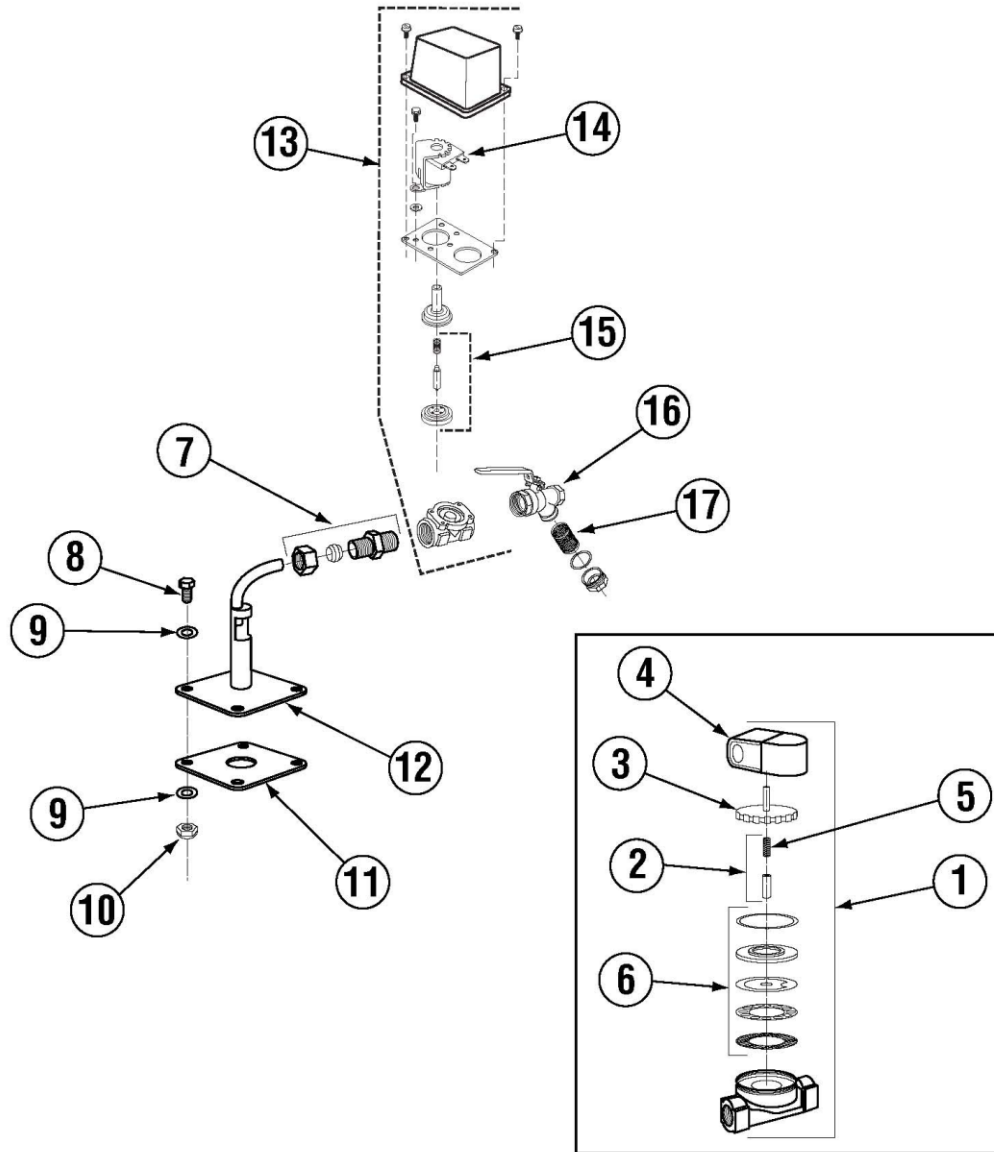

Title	Parts Manual	Rev 1.05A
	Model	EAH / EC Dishwasher	08/10/18

Plumbing System

Item	Qty	PartNo	Description
01	1	03603.10	½ Water Sol Valve 120v/60hz
02	1	00786.00	Water Sol Plunger G JE ¾ & ½
03	1	03603.20	½ Water Solenoid Bonnet
04	1	00738.10	Solenoid Coil JE 120V (¾ & ½)
05	1	00706.10	¾ Solenoid JE Spring Only
06	1	00707.00	½ Water Solenoid Repair Kit JE
07	1	00760.00	5/8 Comp X 1/2 MIP Adapter
08	4	00914.10	1/4-20 X 5/8 Hexhead Bolt
09	8	00924.00	1/4 SS Washer

Item	Qty	PartNo	Description
10	4	00912.00	1/4-20 Nylon Lock Nut
11	1	04306.00	Square Manifold Gasket
12	1	00710.00	Air Gap
13	1	03604.00	SS Water Solenoid Valve ½" 110
14	1	41015.60	Water Solenoid Coil Only 110V
15	1	03604.30	Dema Valve Repair Kit 3/8", 1/2"
16	1	41062.00	½ Strainer Ball Valve
17	1	41062.10	½ Ball Valve Strainer Only

Buy Parts